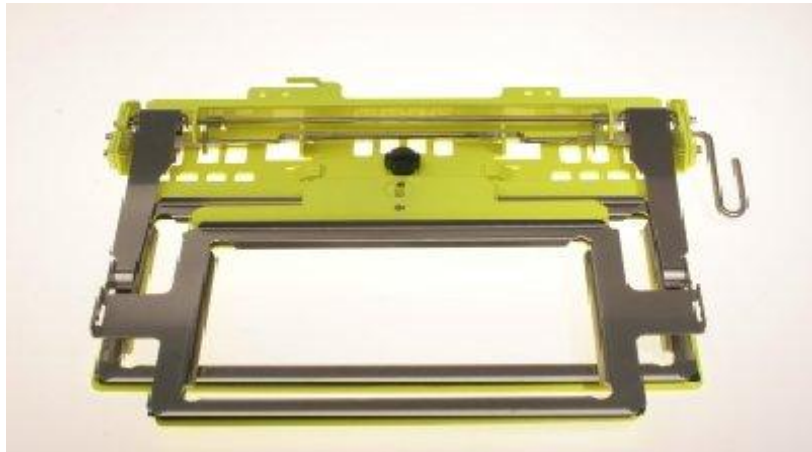

PR-600 Large Clamping System Chassis & Windows

The PR-600 Large clamping system will allow you to embroider items you previously turned away. Canvas bags, pocket books, shoes, and many other hard or impossible items to put in a standard embroidery hoop. Comes as a complete set only. Set includes: PR-600 Large Chassis, 11" x 5" Window and 8" x 5" Window.

Price: $599.94 Canadian

Please note all pricing is in Canadian Dollars. Subject to change based on currency fluctuation. Please note GST/HST and Shipping is additional. This is a special order product please allow 7-10 Days for delivery. Rush Delivery is available at additional charge.